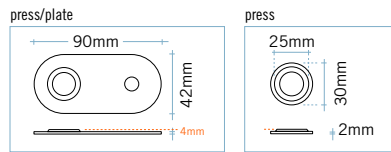

# a-line desk LED

A-Line/desk/LED/plate

switch control options

A-Line/desk/LED/press/plate

### SIZE

height: 420mm  
length: 275mm  
diameter: 25mm