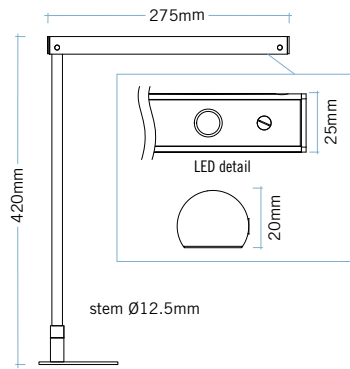

# a-line desk LED

A-Line/desk/LED/plate

switch control options

A-Line/desk/LED/press/plate

### SIZE

height: 420mm  
length: 275mm  
diameter: 25mm