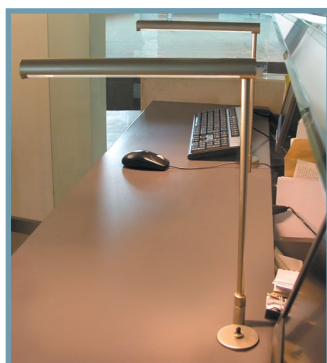

City Hall, London/
Foster + Partners

A-Line/Desk