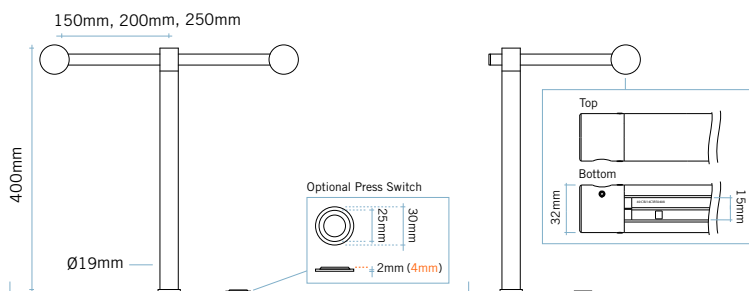

b-line LED ^{1by1}/_{2by2} desk

b-line/LED/2by2 - section view
Linear LED
PMMA Diffuser
White 3000°K
Cool White 4000°K

b-line/LED/1by1 - section view

b-line/LED top detail - satin stainless steel effect

B-LINE/LED/1BY1 /2BY2

Design: Aktiva, 2012

b-line/LED/1by1

b-line/LED/2by2

b-line/LED/desk lens detail - brushed stainless steel effect

Remote switch positions - plan view

One-sided or two-sided high performance slim Ø32mm LED fitting for reading room, office and library desk applications. Features include facility to join b-line in multiples, lockable shade adjustment, 3000°K & 4000°K colour temperature options.

LED

Linear LED producing 121 lumens per Watt* with standard 116° PMMA diffuser. Available in White 3000°K & Cool White 4000°K. LED CRI: 82 - 84.

Length	Wattage	Voltage (d.c)	Total Luminous Output	
			3000°K	4000°K
390 mm	5.1 W	15 V	590 lm	627 lm
670 mm	10.2 W	30 V	1179 lm	1254 lm
950 mm	15.3 W	45 V	1769 lm	1882 lm
1230 mm	20.4 W	60 V	2358 lm	2509 lm
1510 mm	25.5 W	75 V	2948 lm	3136 lm
1790 mm	30.6 W	90 V	3538 lm	3763 lm

/1by1	One-sided fitting
/2by2	Two-sided fitting
/divide	frosted acrylic divider between upstands
/multiple	x2 x3 x4..... in continuous run
/PressRemote	remote on/off press switch
/support arms	length 150mm, 200mm, 250mm
/unit length	shade/s cut to special lengths
/w3	Ø30mm through panel fixing
/white LED	3000°K colour temperature
/white cool LED	4000°K colour temperature