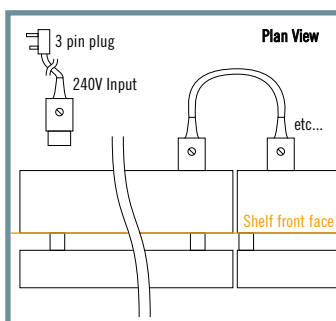

Plug-in system between modules