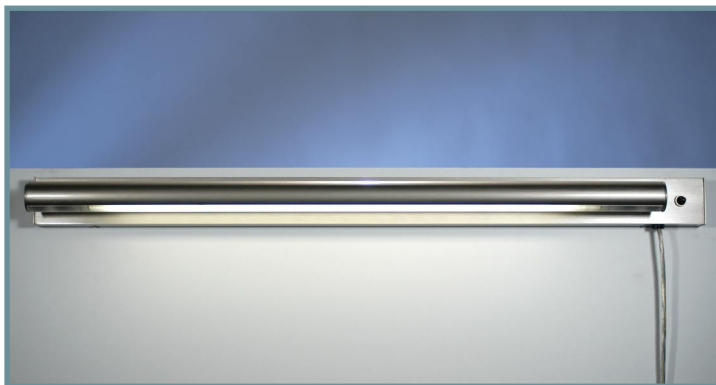

b-line desk fluorescent

shades & integral boxes sizes

section - b-line/desk/shelf

section - b-line/desk/panel
section - b-line/desk/shelf

B-Line/Desk/Panel/14W

B-LINE/DESK

Design: Aktiva, 2004

A range of slim $\varnothing 32$ mm linear fluorescent light fittings for desk and workstation.

B-LINE/DESK/PANEL

A 14 Watt desk light designed to be fitted to work panels of desking systems. Complete with integral on/off switch, ballast, lamp and prismatic diffuser. L: 710mm W: 50mm D: 73mm or 107mm. Remote ballast and controls and other unit sizes to order.

B-LINE/DESK/SHELF

A complete desk light for mounting under desk shelving. Complete with integral on/off switch, ballast and shade diffuser. L: 710mm W: 50mm D: 66mm. Remote ballast and controls and other unit sizes to order.

FINISHES

Standard coated: matt silver, white
Standard plated: satin stainless steel effect, polished chrome
Other finishes available on request

B-Line/Desk/Panel/14W

Gray's Inn Law School
Wintersgill Arch