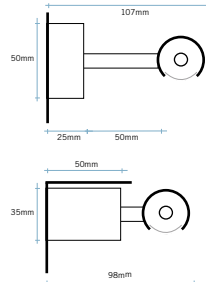

b-line desk fluorescent

shades & integral boxes sizes

section - b-line/desk/shelf

section - b-line/desk/panel
section - b-line/desk/shelf

B-Line/Desk/Panel/14W

B-LINE/DESK

Design: Aktiva, 2004

A range of slim $\varnothing 32$ mm linear fluorescent light fittings for desk and workstation.

B-LINE/DESK/PANEL

A 14 Watt desk light designed to be fitted to work panels of desking systems. Complete with integral on/off switch, ballast, lamp and prismatic diffuser. L: 710mm W: 50mm D: 73mm or 107mm. Remote ballast and controls and other unit sizes to order.

B-LINE/DESK/SHELF

A complete desk light for mounting under desk shelving. Complete with integral on/off switch, ballast and shade diffuser. L: 710mm W: 50mm D: 66mm. Remote ballast and controls and other unit sizes to order.

B-LINE/DESK/MULTIPLE

Multiple versions of desk fitting available. Shade length may be increased by up to 100mm from standard lengths. Specifications tailored to requirements on request.

LAMPS

Standard: $\varnothing 16$ mm T16/T5 fluorescent lamps -
Optional: Philips TL5 high efficiency / Osram FH