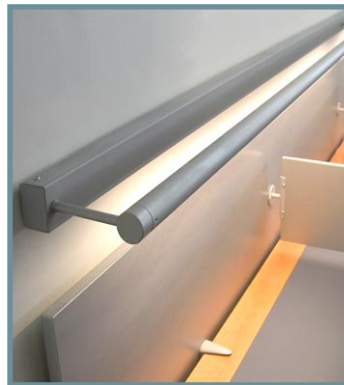

b-line desk fluorescent

shades & integral boxes sizes

section - b-line/desk/shelf

section - b-line/desk/panel
section - b-line/desk/shelf

B-Line/Desk/Panel/14W

B-LINE/DESK

Design: Aktiva, 2004

A range of slim $\varnothing 32$ mm linear fluorescent light fittings for desk and workstation.

B-LINE/DESK/PANEL

A 14 Watt desk light designed to be fitted to work panels of desking systems. Complete with integral on/off switch, ballast, lamp and prismatic diffuser. L: 710mm W: 50mm D: 73mm or 107mm. Remote ballast and controls and other unit sizes to order.

B-LINE/DESK/SHELF

A complete desk light for mounting under desk shelving. Complete with integral on/off switch, ballast and shade diffuser. L: 710mm W: 50mm D: 66mm. Remote ballast and controls and other unit sizes to order.

FINISHES

Standard coated: matt silver, white
Standard plated: satin stainless steel effect, polished chrome
Other finishes available on request

B-Line/Desk/Panel/14W

Gray's Inn Law School
Wintersgill Arch