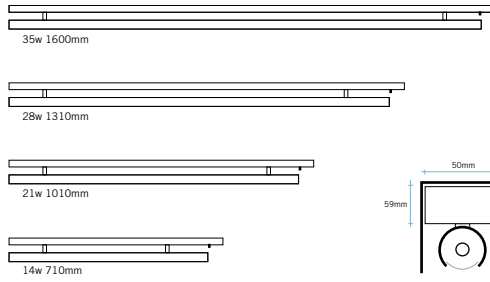

b-line desk fluorescent

shades & integral boxes sizes

section - b-line/desk/shelf

section - b-line/desk/panel
section - b-line/desk/shelf

B-Line/Desk/Panel/14W

B-LINE/DESK

Design: Aktiva, 2004

A range of slim $\varnothing 32$ mm linear fluorescent light fittings for desk and workstation.

B-LINE/DESK/PANEL

A 14 Watt desk light designed to be fitted to work panels of desking systems. Complete with integral on/off switch, ballast, lamp and prismatic diffuser. L: 710mm W: 50mm D: 73mm or 107mm. Remote ballast and controls and other unit sizes to order.

B-LINE/DESK/SHELF

A complete desk light for mounting under desk shelving. Complete with integral on/off switch, ballast and shade diffuser. L: 710mm W: 50mm D: 66mm. Remote ballast and controls and other unit sizes to order.

B-LINE/DESK/MULTIPLE

Multiple versions of desk fitting available. Shade length may be increased by up to 100mm from standard lengths. Specifications tailored to requirements on request.

LAMPS

Standard: $\varnothing 16$ mm T16/T5 fluorescent lamps -
Optional: Philips TL5 high efficiency / Osram FH