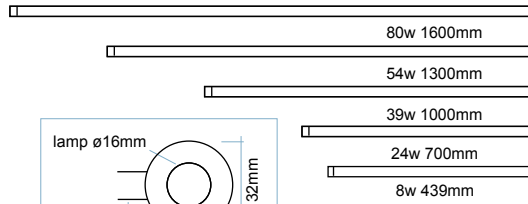

b-line display fluorescent