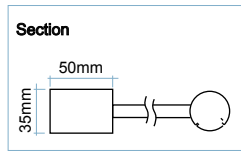

b-line display fluorescent

b-line/display/integral35 dimensions
b-line/display/integral25 dimensions