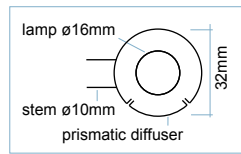

b-line display lengths
b-line display shade dimensions

B-LINE/DISPLAY

Design: Aktiva, 2001-2004

High powered slim $\varnothing 32\text{mm}$ fluorescent fitting for wall and display applications. Features include facility to join b-line in multiples, lockable shade adjustment, prismatic diffuser and optional transverse louvre. Single lengths may be increased by up to 100 mm. Multiple versions are tailored to requirements on request.