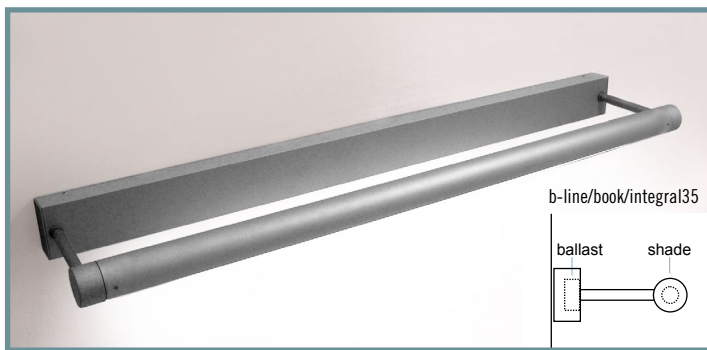

b-line/display/integral35