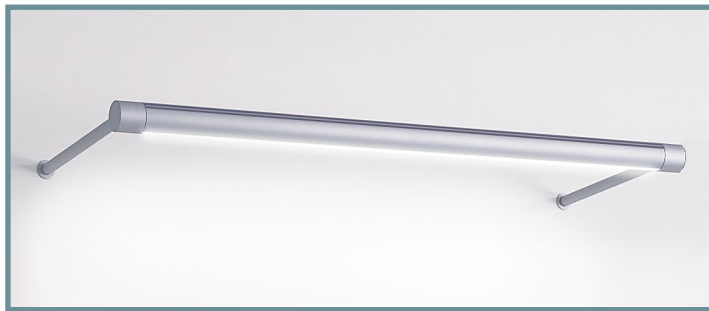

b-line/LED/display

High performance high efficiency slim Ø32mm LED fitting for wall, display and desk applications. Features include facility to join b-line in multiples, lockable shade adjustment, 3000°K & 4000°K colour temperatures as standard plus 3 further options. 90+ CRI colour rendering option also offered.

LED

Linear LED producing a highly efficient 121 lumens per Watt* with standard 30° PMMA satin lens. Available in White 3000°K & Cool White 4000°K. LED CRI: 82 - 84. 90+ CRI also available.

*based on 4000°K LED at 350mA. 10% output decrease after 50,000 hrs. LED Boards running at tc= 65°C

350mA

Standard current output for all applications. Optional 500mA and 700mA available for special requirements.

Length	Wattage	Voltage (d.c)	Total Luminous Output	
			3000°K	4000°K
390 mm	5.1 W	15 V	590 lm	627 lm
670 mm	10.2 W	30 V	1179 lm	1254 lm
950 mm	15.3 W	45 V	1769 lm	1882 lm
1230 mm	20.4 W	60 V	2358 lm	2509 lm
1510 mm	25.5 W	75 V	2948 lm	3136 lm
1790 mm	30.6 W	90 V	3538 lm	3763 lm

DRIVERS

aktvs 350.009
aktrri TALEXconverter
aktrri TALEXconverter

ECXe 11W driver 390mm b-line/LED
LCI 20W 350mA TEC SR 670mm & 950mm b-line/LED
LCI 35W 350mA TEC SR 1230mm and 1510mm+ b-line/LED

For dimmable & DALI protocol drivers available see Options

OPTIONS

/book/integral
/book/remote
/colour temperature

boxed driver top-mounted on bookshelf
remote driver with various fixing options (see below)
very warm white 2700°K optional
warm white 3000°K standard
cool white 4000°K standard
cool white 5000°K optional
daylight 6500°K optional
high colour rendering LED
curved shade as special order
desk and workstation applications
analogue 1-10v dimmable driver
digital/DALI dimmable driver
phased dimmable mains driver
wall and display applications
fixing to allow non standard length stems
3 hour maintained remote or integral
Ø40mm surface/wall fixing
Ø76mm surface fixing
integral driver & box d:35mm w:50mm
x2 x3 x4..... in continuous run
remote on/off press switch
16mm - 200mm (standard: 200mm)
tuneable system to client requirements
shade/s cut to special lengths
Ø22mm twasher through-panel fixing
microwave integral presence detector for automatic on/off control
infrared integral presence detector for automatic on/off control

/CR90+
/curved
/desk
/dim1
/dim2
/dim3
/display
/e3
/emergency
/f1/e3
/f2/e3
/integral35
/multiple
/PressRemote
/support arms
/tuneable
/unit length
/w1
/WakeUp1
/WakeUp2