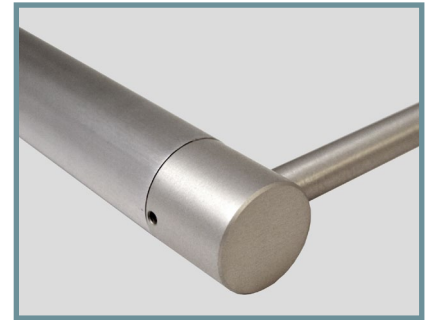

b-line LED display desk

b-line/LED top detail - brushed stainless steel effect

b-line/LED
Linear LED

Lens options 46° or 116°

Colour Temperature Standard: White 3000°K

Cool White 4000°K

b-line/LED/display/integral 35 dimensions

b-line/LED
lengths

B-LINE/LED/DISPLAY