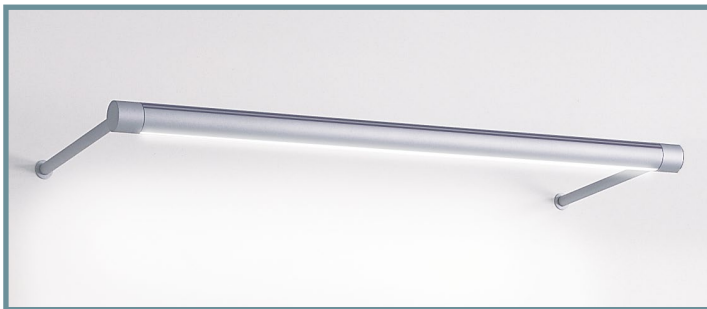

b-line/LED/display