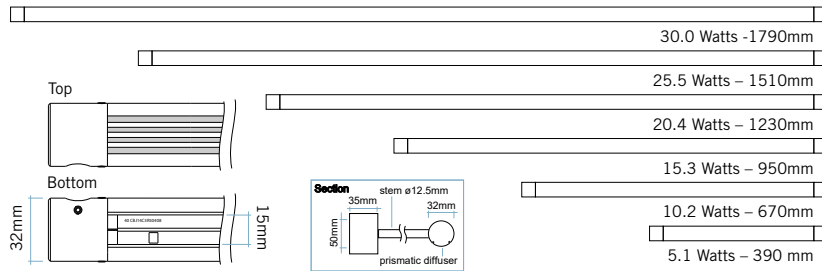

b-line LED display desk

b-line/LED
Linear LED
Diffuser Standard 30°
Colour Temperature Standard: White 3000°K
Cool White 4000°K

b-line/LED/display/integral 35 dimensions

b-line/LED
lengths