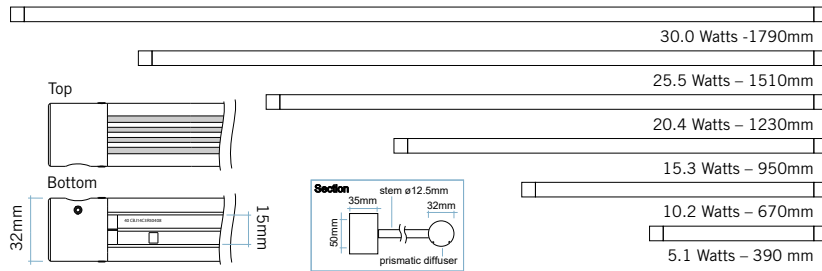

b-line LED display desk

b-line/LED top detail - brushed stainless steel effect

b-line/LED
Linear LED

Lens options 46° or 116°

Colour Temperature Standard: White 3000°K

Cool White 4000°K

b-line/LED/display/integral 35 dimensions

b-line/LED
lengths

B-LINE/LED/DISPLAY