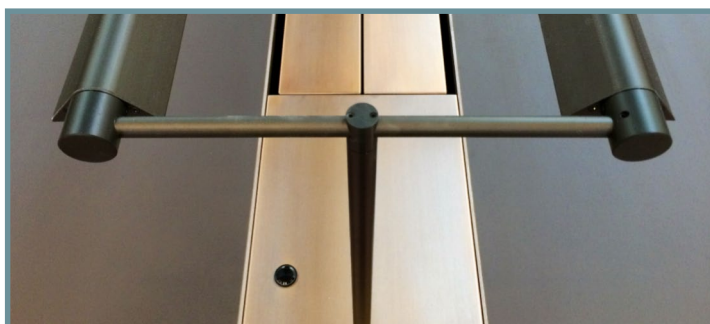

b-line LED

1by1 wave
2by2 wave

b-line/LED/1by1/wave
b-line/LED/2by2/wave
details

b-line/LED/1by1/wave
b-line/LED/2by2/wave
lengths

b-line/LED/1by1/wave - detail

B-LINE/LED/1by1/wave

Design: Aktiva, 2014

B-Line/LED/1By1/Wave offers glare-free wider spread beam shade version of this 1-sided desk fitting. All features of the high performance/100 lumens per watt original B-Line: can be joined in multiples, tailored lengths, lockable shade adjustment and comprehensive colour temperature options.

B-LINE/LED/2by2/wave

Design: Aktiva, 2014

B-Line/LED/2By2/Wave offers glare-free shade for double-sided desk fitting. All features of the high performance/100 lumens per watt original B-Line: can be joined in multiples, tailored lengths, lockable shade adjustment and comprehensive colour temperature options.

b-line/LED/2by2/wave - stainless steel

b-line/LED/2by2/wave - detail - satin stainless steel effect

b-line/LED/2by2/wave - detail

Weston Library

b-line/LED/1by1/wave

b-line/LED/2by2/wave - detail

LED

Linear LED producing 100 lumens per Watt* with standard 116° PMMA satin lens. Available in Warm White 2700°K White 3000°K & Cool White 4000°K. LED CRI: 82 – 84.