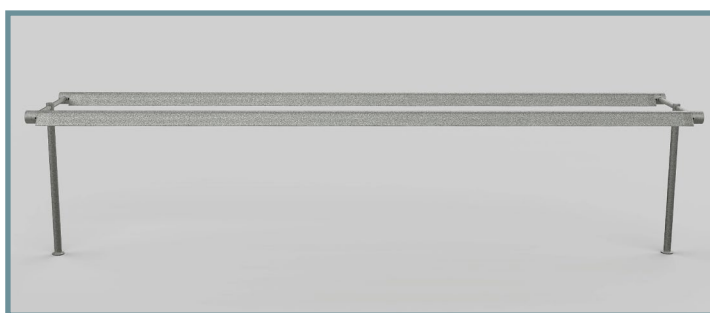

b-line LED

1by1 wave
2by2 wave

b-line/LED/1by1/wave
b-line/LED/2by2/wave
details

b-line/LED/1by1/wave
b-line/LED/2by2/wave
lengths

b-line/LED/1by1/wave - detail

B-LINE/LED/1by1/wave

Design: Aktiva, 2014

B-Line/LED/1By1/Wave offers glare-free wider spread beam shade version of this 1-sided desk fitting. All features of the high performance/100 lumens per watt original B-Line: can be joined in multiples, tailored lengths, lockable shade adjustment and comprehensive colour temperature options.

B-LINE/LED/2by2/wave

Design: Aktiva, 2014

B-Line/LED/2By2/Wave offers glare-free shade for double-sided desk fitting. All features of the high performance/100 lumens per watt original B-Line: can be joined in multiples, tailored lengths, lockable shade adjustment and comprehensive colour temperature options.

b-line/LED/2by2/wave - stainless steel

b-line/LED/2by2/wave - detail - satin stainless steel effect

b-line/LED/2by2/wave - detail

b-line/LED/1by1/wave

b-line/LED/2by2/wave - detail

LED

Linear LED producing 100 lumens per Watt* with standard 30° PMMA satin lens. Available in Warm White 2700°K White 3000°K & Cool White 4000°K. LED CRI: 82 – 84.