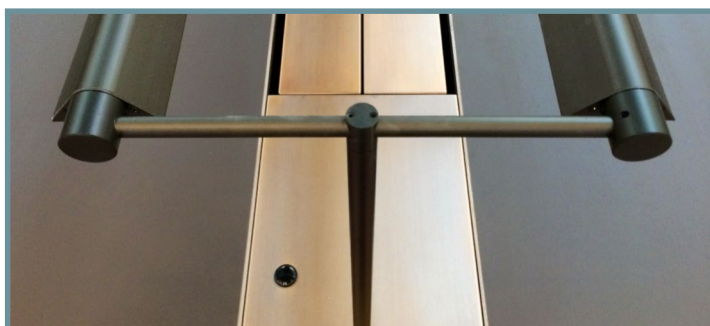

b-line LED

1by1 wave
2by2 wave

b-line/LED/1by1/wave
b-line/LED/2by2/wave
details

b-line/LED/1by1/wave
b-line/LED/2by2/wave
lengths

b-line/LED/1by1/wave - detail

B-LINE/LED/1by1/wave

Design: Aktiva, 2014

B-Line/LED/1By1/Wave offers glare-free wider spread beam shade version of this 1-sided desk fitting. All features of the high performance/100 lumens per watt original B-Line: can be joined in multiples, tailored lengths, lockable shade adjustment and comprehensive colour temperature options.

B-LINE/LED/2by2/wave

Design: Aktiva, 2014

B-Line/LED/2By2/Wave offers glare-free shade for double-sided desk fitting. All features of the high performance/100 lumens per watt original B-Line: can be joined in multiples, tailored lengths, lockable shade adjustment and comprehensive colour temperature options.

b-line/LED/2by2/wave - stainless steel

b-line/LED/2by2/wave - detail - satin stainless steel effect

b-line/LED/2by2/wave - detail

b-line/LED/1by1/wave

b-line/LED/2by2/wave - detail

LED

Linear LED producing 100 lumens per Watt* with standard 30° PMMA satin lens. Available in Warm White 2700°K White 3000°K & Cool White 4000°K. LED CRI: 82 – 84.