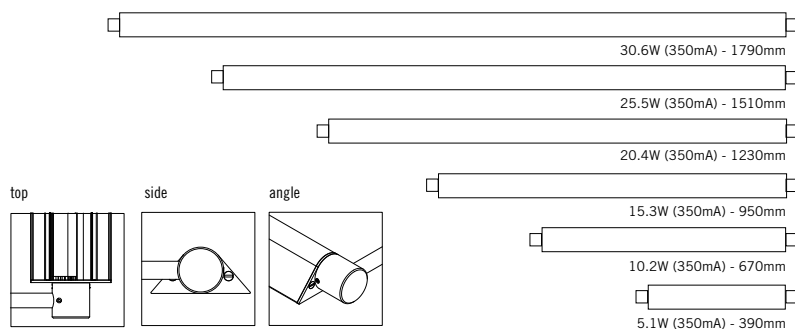

b-line LED

1by1 wave
2by2 wave

b-line/LED/1by1/wave
b-line/LED/2by2/wave
details

b-line/LED/1by1/wave
b-line/LED/2by2/wave
lengths

b-line/LED/1by1/wave - detail

B-LINE/LED/1by1/wave

Design: Aktiva, 2014

B-Line/LED/1By1/Wave offers glare-free wider spread beam shade version of this 1-sided desk fitting. All features of the high performance/100 lumens per watt original B-Line: can be joined in multiples, tailored lengths, lockable shade adjustment and comprehensive colour temperature options.

B-LINE/LED/2by2/wave

Design: Aktiva, 2014

B-Line/LED/2By2/Wave offers glare-free shade for double-sided desk fitting. All features of the high performance/100 lumens per watt original B-Line: can be joined in multiples, tailored lengths, lockable shade adjustment and comprehensive colour temperature options.

b-line/LED/2by2/wave - stainless steel

b-line/LED/2by2/wave - detail - satin stainless steel effect

b-line/LED/2by2/wave - detail

Weston Library

b-line/LED/1by1/wave

b-line/LED/2by2/wave - detail

LED

Linear LED producing 100 lumens per Watt* with standard 116° PMMA satin lens. Available in Warm White 2700°K White 3000°K & Cool White 4000°K. LED CRI: 82 – 84.

Length	Wattage	Voltage (d.c)	Total Luminous Output	
			3000°K	4000°K
390 mm	5.1 W	15 V	590 lm	627 lm
670 mm	10.2 W	30 V	1179 lm	1254 lm
950 mm	15.3 W	45 V	1769 lm	1882 lm
1230 mm	20.4 W	60 V	2358 lm	2509 lm
1510 mm	25.5 W	75 V	2948 lm	3136 lm
1790 mm	30.6 W	90 V	3538 lm	3763 lm