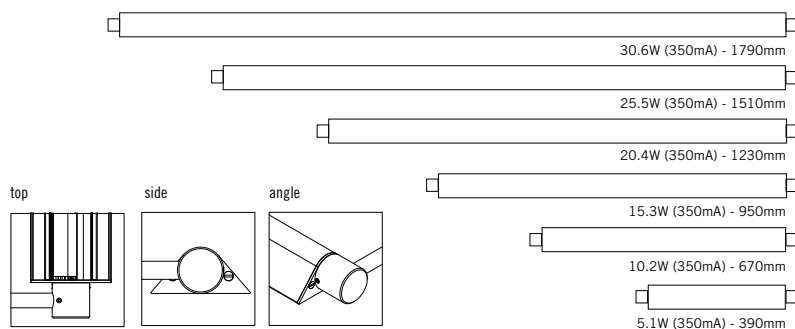

b-line LED

1by1 wave
2by2 wave

b-line/LED/1by1/wave
b-line/LED/2by2/wave
details

b-line/LED/1by1/wave
b-line/LED/2by2/wave
lengths

b-line/LED/1by1/wave - detail

B-LINE/LED/1by1/wave

Design: Aktiva, 2014

B-Line/LED/1By1/Wave offers glare-free wider spread beam shade version of this 1-sided desk fitting. All features of the high performance/100 lumens per watt original B-Line: can be joined in multiples, tailored lengths, lockable shade adjustment and comprehensive colour temperature options.

B-LINE/LED/2by2/wave

Design: Aktiva, 2014

B-Line/LED/2By2/Wave offers glare-free shade for double-sided desk fitting. All features of the high performance/100 lumens per watt original B-Line: can be joined in multiples, tailored lengths, lockable shade adjustment and comprehensive colour temperature options.

b-line/LED/2by2/wave - stainless steel

b-line/LED/2by2/wave - detail - satin stainless steel effect

b-line/LED/2by2/wave - detail

b-line/LED/1by1/wave

b-line/LED/2by2/wave - detail

LED

Linear LED producing 100 lumens per Watt* with standard 30° PMMA satin lens. Available in Warm White 2700°K White 3000°K & Cool White 4000°K. LED CRI: 82 – 84.

| Length | Wattage | Voltage (d.c) | Total Luminous Output | |
|---------|---------|---------------|-----------------------|---------|
| | | | 3000°K | 4000°K |
| 390 mm | 5.1 W | 15 V | 590 lm | 627 lm |
| 670 mm | 10.2 W | 30 V | 1179 lm | 1254 lm |
| 950 mm | 15.3 W | 45 V | 1769 lm | 1882 lm |
| 1230 mm | 20.4 W | 60 V | 2358 lm | 2509 lm |
| 1510 mm | 25.5 W | 75 V | 2948 lm | 3136 lm |
| 1790 mm | 30.6 W | 90 V | 3538 lm | 3763 lm |