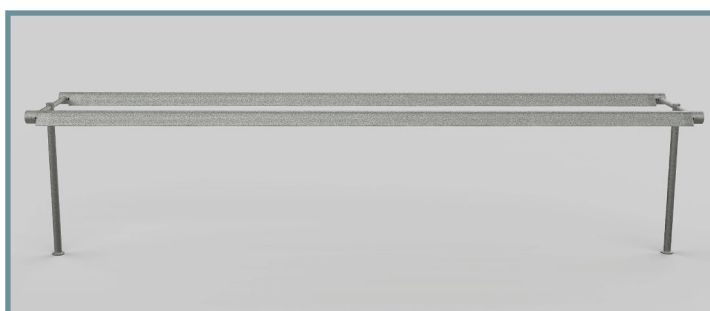

b-line LED

1by1 wave
2by2 wave

b-line/LED/1by1/wave
b-line/LED/2by2/wave
details

b-line/LED/1by1/wave
b-line/LED/2by2/wave
lengths

b-line/LED/1by1/wave - detail

B-LINE/LED/1by1/wave

Design: Aktiva, 2014

B-Line/LED/1By1/Wave offers glare-free wider spread beam shade version of this 1-sided desk fitting. All features of the high performance/100 lumens per watt original B-Line: can be joined in multiples, tailored lengths, lockable shade adjustment and comprehensive colour temperature options.

B-LINE/LED/2by2/wave

Design: Aktiva, 2014

B-Line/LED/2By2/Wave offers glare-free shade for double-sided desk fitting. All features of the high performance/100 lumens per watt original B-Line: can be joined in multiples, tailored lengths, lockable shade adjustment and comprehensive colour temperature options.

b-line/LED/2by2/wave - stainless steel

b-line/LED/2by2/wave - detail - satin stainless steel effect

b-line/LED/2by2/wave - detail

Weston Library

b-line/LED/1by1/wave

b-line/LED/2by2/wave - detail

LED

Linear LED producing 100 lumens per Watt* with standard 116° PMMA satin lens. Available in Warm White 2700°K White 3000°K & Cool White 4000°K. LED CRI: 82 – 84.