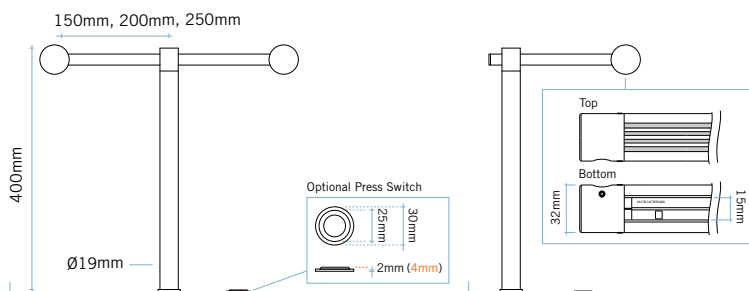

b-line LED ^{1by1}/_{2by2} desk

b-line/LED/2by2 - section view
Linear LED
PMMA Diffuser
White 3000°K
Cool White 4000°K

b-line/LED/1by1 - section view

b-line/LED top detail - satin stainless steel effect

B-LINE/LED/1BY1 /2BY2

Design: Aktiva, 2012

b-line/LED/1by1

b-line/LED/2by2

b-line/LED/desk lens detail - brushed stainless steel effect

Remote switch positions - plan view

One-sided or two-sided high performance slim Ø32mm LED fitting for reading room, office and library desk applications. Features include facility to join b-line in multiples, lockable shade adjustment, 3000°K & 4000°K colour temperature options.

LED

Linear LED producing 121 lumens per Watt* with standard PMMA diffuser. Available in White 3000°K & Cool White 4000°K. LED CRI: 82 - 84.

Length	Wattage	Voltage (d.c)	Total Luminous Output	
			3000°K	4000°K
390 mm	5.1 W	15 V	590 lm	627 lm
670 mm	10.2 W	30 V	1179 lm	1254 lm
950 mm	15.3 W	45 V	1769 lm	1882 lm
1230 mm	20.4 W	60 V	2358 lm	2509 lm
1510 mm	25.5 W	75 V	2948 lm	3136 lm
1790 mm	30.6 W	90 V	3538 lm	3763 lm

/1by1	One-sided fitting
/2by2	Two-sided fitting
/divide	frosted acrylic divider between upstands
/multiple	x2 x3 x4..... in continuous run
/press	remote on/off press switch
/support arms	length 150mm, 200mm, 250mm
/unit length	shade/s cut to special lengths
/w3	Ø30mm through panel fixing
/white LED	3000°K colour temperature
/white cool LED	4000°K colour temperature