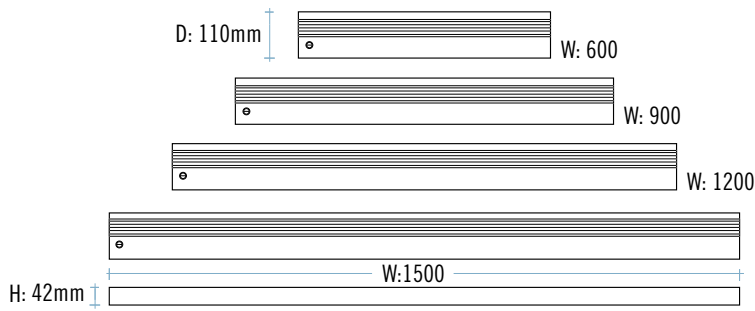

# b-square desk

fluorescent

B-Square/Desk - under view

B-Square/Desk

## B-SQUARE/DESK

Design: Aktiva, 2007

B-Square/Desk

An economical range of lighting for desk panels, carrels and reading tables. Excellent quality diffuse lighting with wide aperture allowing good coverage. From 600mm to 1500mm lengths using t5 fluorescent lamps. Integral ballast and on/off switching

### LAMPS & SIZES

14 W	600mm
21 W	900mm
28 W	1200mm
35 W	1500mm