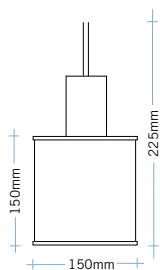

lounge looklight mains

Lounge/1
Looklight/1

Lounge/2
Looklight/2

Fluorescent PLEC Compact E27
7W
11W
Incandescent GLS E27
40W
60W

lounge/2/pink/yellow/blue

LOUNGE

Design: Peter Christian, 2003

A pendant fitting offered with stripped pattern in several colour combinations. E27 Lamphodet

SIZES

| | | |
|----------|----------|----------|
| Lounge/1 | h: 225mm | Ø: 150mm |
| Lounge/2 | h: 325mm | Ø: 150mm |

METAL FINISHES

Coated Metalwork: Satin Silver
Plated Metalwork: Polished Aluminium

IMAGES

To view the full noodle shade design range please visit:
http://www.aktiva.co.uk/spec_noodledesigns.php

SIZES

| | | |
|-------------|----------|----------|
| Looklight/1 | h: 225mm | Ø: 150mm |
| Looklight/2 | h: 325mm | Ø: 150mm |

METAL FINISHES

Coated Metalwork: Satin Silver
Plated Metalwork: Polished Aluminium

IMAGES

330 dpi images submitted suitable for image dimensions
looklight/1 144mm x 452mm landscape
looklight/2 244mm x 452mm landscape