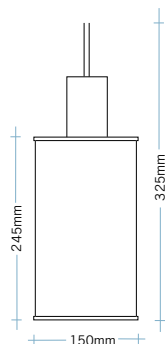

lounge looklight mains

Lounge/1
Looklight/1

Lounge/2
Looklight/2

Fluorescent PLEC Compact E27
7W
11W
Incandescent GLS E27
40W
60W

lounge/2/pink/yellow/blue

LOUNGE

Design: Peter Christian, 2003

A pendant fitting offered with stripped pattern in several colour combinations. E27 Lamphodet

SIZES

| | | |
|----------|----------|----------|
| Lounge/1 | h: 225mm | Ø: 150mm |
| Lounge/2 | h: 325mm | Ø: 150mm |

METAL FINISHES

Coated Metalwork: Satin Silver
Plated Metalwork: Polished Aluminium

IMAGES

To view the full noodle shade design range please visit:
http://www.aktiva.co.uk/spec_noodledesigns.php

SIZES

| | | |
|-------------|----------|----------|
| Looklight/1 | h: 225mm | Ø: 150mm |
| Looklight/2 | h: 325mm | Ø: 150mm |

METAL FINISHES

Coated Metalwork: Satin Silver
Plated Metalwork: Polished Aluminium

IMAGES

330 dpi images submitted suitable for image dimensions
looklight/1 144mm x 452mm landscape
looklight/2 244mm x 452mm landscape