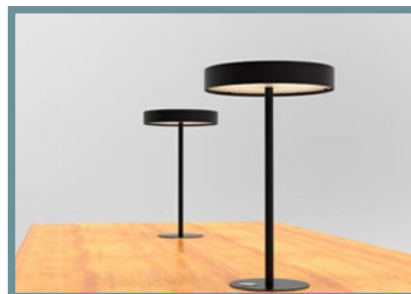

Parasol/TouchPlate - Black Finish