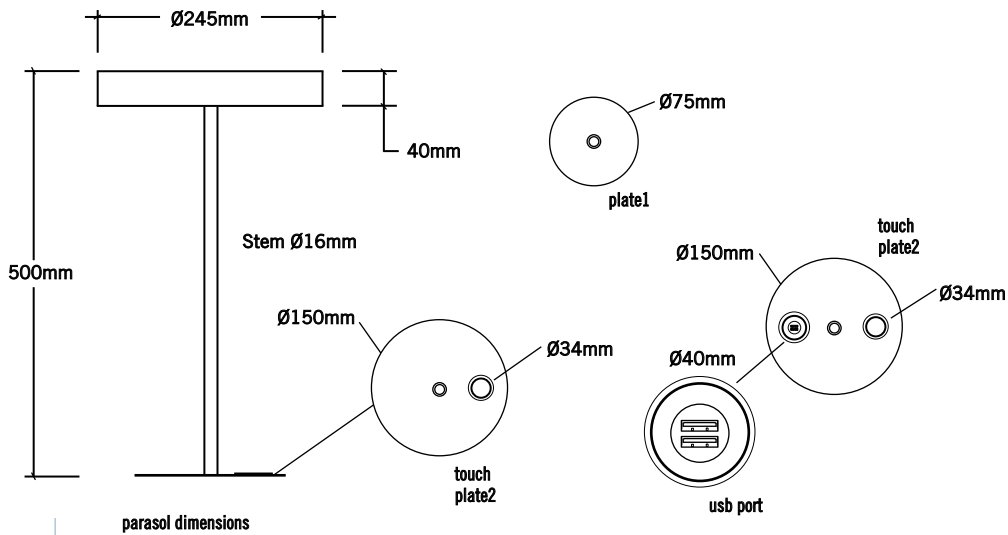

Parasol desk LED

Parasol - Detail

Parasol

A desk mounted pedestal light designed to illuminate 4 seating positions on a double sided desk. Excellent lighting characteristics provided by the 13W 900lm 90CRI LED. On/off touch control switching and USB Port options offered.

OPTIONS

/parasol	standard non-switched version
/plate1	Ø75mm base plate
/plate2	Ø150mm base plate
/touch	touch on/off control (available with plate2 only)
/1-10V	1-10V dimmable
/DALI	DALI dimmable
/usb	usb port (available with plate2 only)
/.....mm height	non standard overall height

FINISHES

standard coated: bronze, matt silver, white
standard plated: brushed bronze, brushed stainless steel effect, polished chrome
special coated and plated finishes available on request