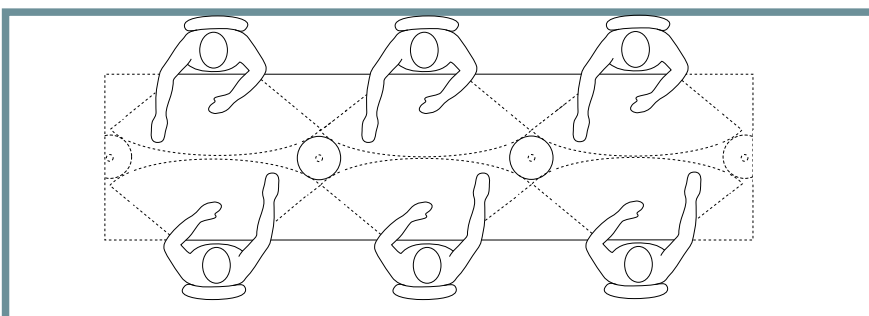

Parasol Plan View

AKTIVA

10 Spring Place Kentish Town London NW5 3BH UK
T +44 (0)207428 9325 F +44 (0)20 7428 9882
www.aktiva.co.uk E info@aktiva.co.uk

06/19

updates on
aktiva.co.uk