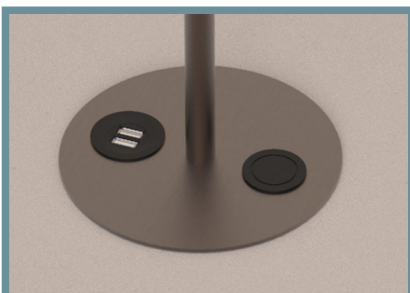

Parasol/TouchPlate/USB