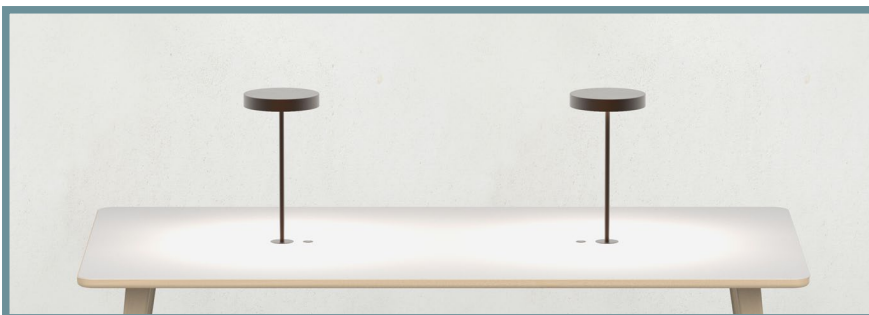

Parasol/RemoteSwitch - Bronze