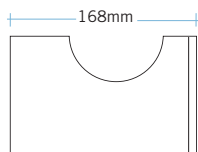

round one & two mains

round one