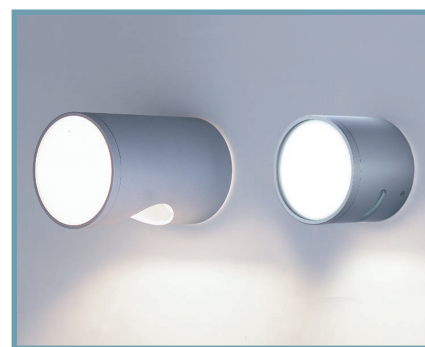

round one & two mains

round one

round one/1
special vinyl
symbols on request

tungsten
halogen E27
240V
75W

incandescent
E27
240V golfball
40/60W

fluorescent
PLC
240V
10/13W

round one & round two

ROUND ONE

Design: Hamilton Tucknott 2000

A simple but highly versatile wall fitting with many applications. Round One offers feature, ambient or decorative lighting depending on chosen options. Ideal for corridor lighting and discreet general lighting, it may be mounted as either an uplighter or downlighter.