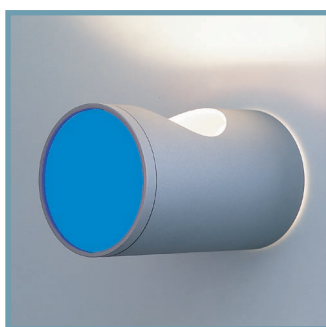

round one/2/blue

ROUND ONE/1/UP OR DOWN

Opal polycarbonate end disc
Special vinyl symbols on request

Uplighter 75W tungsten halogen E27
40/60W golfball E27
10/13W compact fluorescent PLC

Downlighter c/w opal polycarbonate diffuser
40W max golfball E27
10/13W compact fluorescent PLC

ROUND ONE/2

Coloured polycarbonate end disc
Any colour available
Lamp options as round one/1

ROUND ONE/3

Solid end disc
Lamp options as round one/1

OPTIONS

/diffuser opal diffuser (standard on downlighter)
/symbol vinyl symbols, numerals to order

FINISHES

standard: white, silver
other colours or plated finishes available on request

round two

round two/updown

round two/symbol
special vinyl
symbol on request

fluorescent microLynx
230/240V
7W

ROUND TWO

Design: Hamilton Tucknott 2000

Round Two is a compact fitting - just 85mm in length. Opal polycarbonate end disc. Useful for passage ways, illuminated signage or symbols.