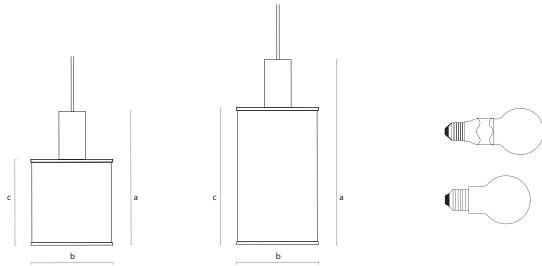

## ICE/1 SHIMMER/2 SIZES

A: 240mm  
B: 150mm  
C: 150mm

## ICE/2 SHIMMER/2 SIZES

A: 340mm  
B: 150mm  
C: 250mm

## SIZES

Icelight/1	h: 240mm	ø: 150mm
Icelight/2	h: 340mm	ø: 150mm
Shimmer/1	h: 240mm	ø: 150mm
Shimmer/2	h: 340mm	ø: 150mm