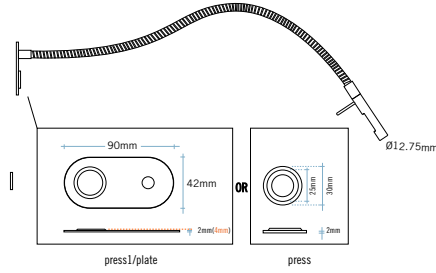

AL-05/Twig/LED/control