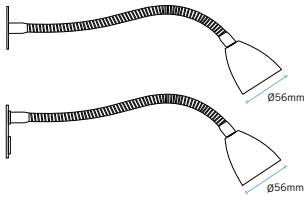

show light LED

AL-05/LED2
AL-05/LED2/press1/plate

AL-05/Twig/LED/control

Thinkpod/RHA Furniture

AL-05/Twig/LED/control

SHOW/AL-05/LED

Design: Aktiva, 2006
Manufacture: Aktiva, London.

AL-05/LED2/polished chrome

AL-05/LED2 - detail

LED 2 Lux Levels

Flexi fitting combines pinpoint adjustability with powerful LED light source. Ideal as desk workpanel, bedside and other proximate lighting applications.

LED

Aktiva will only warrant its LED fittings where recommended drivers are used. For further information and wiring/installation details contact Aktiva.

LED 2

12V Bell 5 Watt power LED 3 module cluster with 38° beam angle. Warm White 2700°K or Cool White 4000°K. GU5.3 connection pins. May be retro-fitted into 12V fittings with GU5.3 lampholders. Supplied with the following remote driver.

OPTIONS

/...mm	300mm or 500mm length
/b1	surface fixing
/dim	LED 1 dimmable driver
/o	allthread fixing
/press1	on/off touch control
/press1/plate	complete with integral base plate
/w	panel fixing

FINISHES