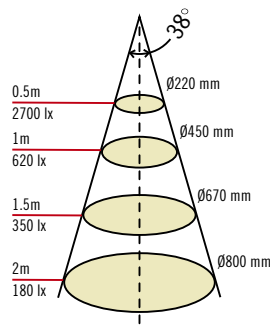

LED 2 Lux Levels

Flexi fitting combines pinpoint adjustability with powerful LED light source. Ideal as desk workpanel, bedside and other proximate lighting applications.

LED

Aktiva will only warrant its LED fittings where recommended drivers are used. For further information and wiring/installation details contact Aktiva.

LED 2

12V Bell 5 Watt power LED 3 module cluster with 38° beam angle. Warm White 2700°K or Cool White 4000°K. GU5.3 connection pins. May be retro-fitted into 12V fittings with GU5.3 lampholders. Supplied with the following remote driver.

AL-05/LED2 akt/PTDC/3/12v 1 x AL-05/LED2

Show/Twig/LED

Twig now offered in flexi format for deskside and bedside applications. 3.5 Watt LED with 110° angled illumination. Available with the following driver options.

Show/Twig/LED	akt/PTDCC/3/350	1 x Twig/LED
	akt/PTDCC/10/350/b	1-2 x Twig/LED
	akt/HARV/CL350-240-C/18W	1-4 x Twig/LED
	akt/HARV/CL350-240-56V-C/28W	1-5 x Twig/LED
	akt/PTDCCD/15/350/Dimmable	1-4 x Twig/LED

OPTIONS

/...mm	300mm or 500mm length
/b1	surface fixing
/dim	LED 1 dimmable driver
/o	allthread fixing
/press1	on/off touch control
/press1/plate	complete with integral base plate
/w	panel fixing

FINISHES

standard coated: white, silver
standard plated: polished chrome, satin chrome
other finishes available on request