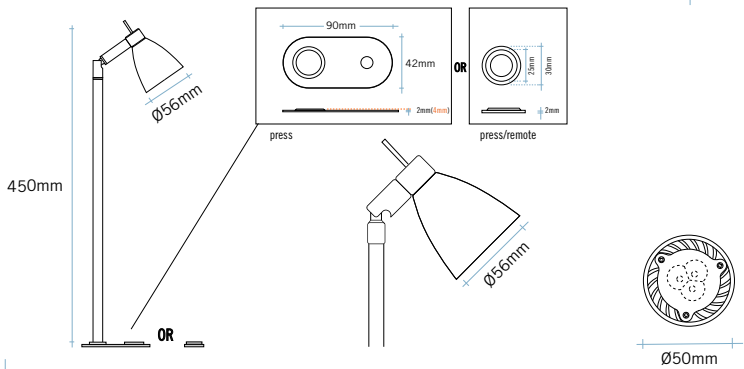

show light AL-07 LED

AL-07/LED2/control/press
AL-07/LED2/control/press/remote

AL-07/LED2

6W compact LED 2