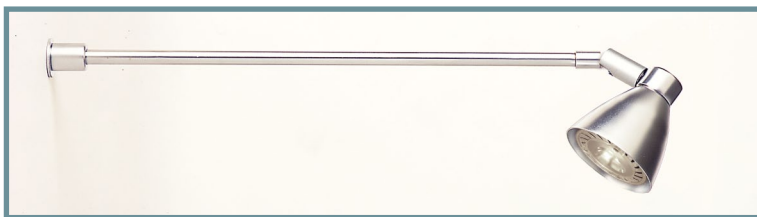

AL-07/LED2/Display