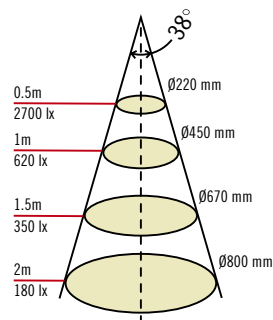

LED 2 Lux Levels