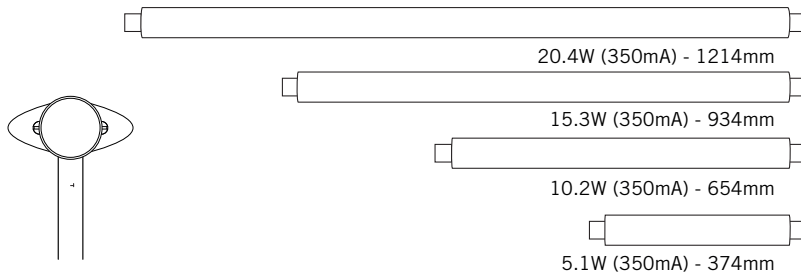

show showbeam LED

Showbeam/LED - side detail

Showbeam/LED Lengths