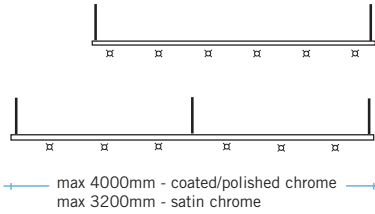

show display halogen

Showcase
Ø10mm or Ø12.5mm
max no heads 6 vertical

Showboom
Ø12.5mm
max no of heads: 6 horizontal or vertical

showboom/AL-02 with 50mm dichroic

SHOWBOOM 12v/mains

Design: Aktiva, 2001
Manufacture: Aktiva, London.

Ø12.5mm boom with Ø10mm support stems for ceiling or wall mounting. Display and other multi-spotlighting applications. Showboom can be made up of a series of single (up to 2000mm) lengths and have 3-6 heads/single length.

Ø10mm (1-3 heads) or Ø12.5mm (4-6 heads) for showcase and other vertical display applications, made to specified heights and head positionings. Height up to 2000mm.

lamp heads:
12v AL-02, AL-02/M, AL-07, AL-07/M