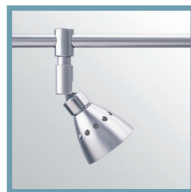

show display halogen

Showcase
Ø10mm or Ø12.5mm
max no heads 6 vertical

Showboom
Ø12.5mm
max no of heads: 6 horizontal or vertical

showboom/AL-02 with 50mm dichroic

SHOWBOOM 12v/mains

Design: Aktiva, 2001
Manufacture: Aktiva, London.

Ø12.5mm boom with Ø10mm support stems for ceiling or wall mounting. Display and other multi-spotlighting applications. Showboom can be made up of a series of single (up to 2000mm) lengths and have 3-6 heads/single length.

lamp heads:
12v AL-02, AL-02/M, AL-02/Y
mains Hi-02, Hi-02/L

Showboom/AL-02/4/W

AL-02 Polished Chrome

AL-02/M Satin Chrome

AL-02/Y Satin Chrome

SHOWCASE 12v

Design: Aktiva, 2001
Manufacture: Aktiva, London.

Ø10mm (1-3 heads) or Ø12.5mm (4-6 heads) for showcase and other vertical display applications, made to specified heights and head positionings. Height up to 2000mm.

lamp heads:
12v AL-02, AL-02/M, AL-07, AL-07/M