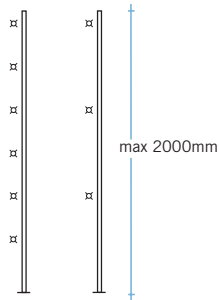

show display halogen

Showcase
Ø10mm or Ø12.5mm
max no heads 6 vertical

Showboom
Ø12.5mm
max no of heads: 6 horizontal or vertical

showboom/AL-02 with 50mm dichroic

SHOWBOOM 12v/mains

Design: Aktiva, 2001
Manufacture: Aktiva, London.

Ø12.5mm boom with Ø10mm support stems for ceiling or wall mounting. Display and other multi-spotlighting applications. Showboom can be made up of a series of single (up to 2000mm) lengths and have 3-6 heads/single length.

Ø10mm (1-3 heads) or Ø12.5mm (4-6 heads) for showcase and other vertical display applications, made to specified heights and head positionings. Height up to 2000mm.

lamp heads:
12v AL-02, AL-02/M, AL-07, AL-07/M

Showcase
AL-02, AL-07, AL-02/M - 12v 20-35 watt 35mm dichroic or reflector halogen
AL-07/M - 12v 20-50 watt 16mm ministar axial reflector halogen

OPTIONS

/o allthread fixing
/e fixing permits variation of stem length
/f/e surface fixing
/w panel/rear fixing