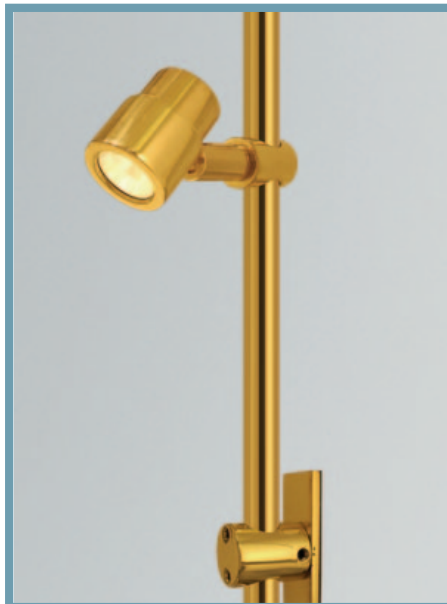

Goyard, Mayfair, London
Light Bureau

Showcase/LED/LED-Eye