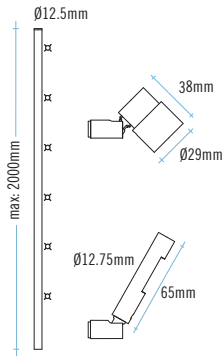

show showcase LED

LED-Eye LED detail
22°, 34° 52° 3.5 Watt
LED
Warm 2700/3500°K
Cool 4000/5000°K