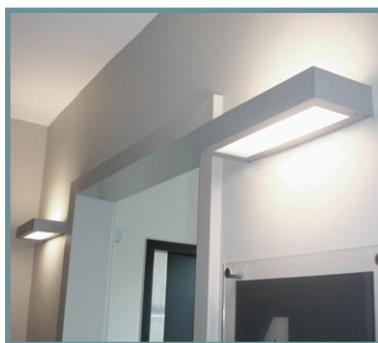

square one 240v mains

Square one

Square one/1/updown

SQUARE ONE

Design: Aktiva, 1999

A discreet slim wall mounted fitting offered as uplighter, downlighter or up-downlighter. Aluminium and opal polycarbonate construction.

Square one/3/updown - silver

Square one/1/up - silver

Square one/3/up - silver

Square one/1/up - brushed stainless steel

Square one/bronze/updown

Church Entry, City of London
Form Design Architecture

Square one/1/updown