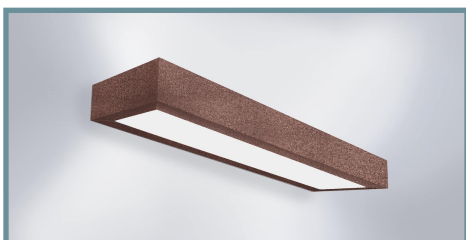

square one 240v mains

Square one

Square one/1/updown

SQUARE ONE

Design: Aktiva, 1999

A discreet slim wall mounted fitting offered as uplighter, downlighter or up-downlighter. Aluminium and opal polycarbonate construction.

Square one/3/updown - silver

Square one/1/up - silver

Square one/3/up - silver

Square one/1/up - brushed stainless steel

Square one/bronze/updown

Church Entry, City of London
Form Design Architecture

Square one/1/updown

SQUARE ONE/1/UP-DOWN

Up and Downlight
315mm long
240V 18W PL-L Compact Fluorescent

SQUARE ONE/1/UP

Uplight
230mm long
240V 100W-300W double ended Tungsten Halogen lamp
315mm long
240V 18W PL-L Compact Fluorescent