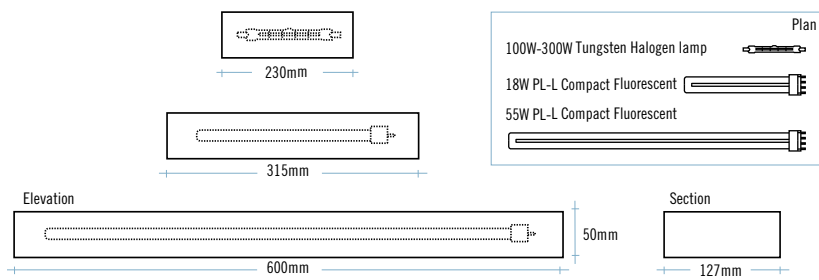

square one 240v mains

Square one

Square one/1/updown

SQUARE ONE

Design: Aktiva, 1999

A discreet slim wall mounted fitting offered as uplighter, downlighter or up-downlighter. Aluminium and opal polycarbonate construction.

SQUARE ONE/1/UP-DOWN

Up and Downlight
315mm long
240V 18W PL-L Compact Fluorescent

SQUARE ONE/1/UP

Uplight
230mm long
240V 100W-300W double ended Tungsten Halogen lamp
315mm long
240V 18W PL-L Compact Fluorescent

SQUARE ONE/3/UP-DOWN

Up and Downlight
600mm long
240V 55W PL-L Compact Fluorescent

SQUARE ONE/3/UP

Uplight
600mm long
240V 55W PL-L Compact Fluorescent

OPTIONS

/dim1	analogue 1-10V dimmable fluorescent (Square One/3 only)
/dim2	digital dimmable fluorescent (Square One/3 only)
/emergency	3 hours maintained with integral battery/gear (Square One/3 only)