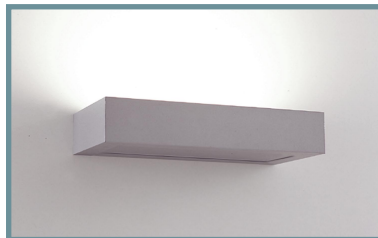

square one 240v mains

Square one

Square one/1/updown

SQUARE ONE

Design: Aktiva, 1999

A discreet slim wall mounted fitting offered as uplighter, downlighter or up-downlighter. Aluminium and opal polycarbonate construction.

Square one/3/updown - silver

Square one/1/up - silver

Square one/3/up - silver

Square one/1/up - brushed stainless steel

Square one/bronze/updown

Church Entry, City of London
Form Design Architecture

Square one/1/updown

SQUARE ONE/1/UP-DOWN

Up and Downlight
315mm long
240V 18W PL-L Compact Fluorescent

SQUARE ONE/1/UP

Uplight
230mm long
240V 100W-300W double ended Tungsten Halogen lamp
315mm long
240V 18W PL-L Compact Fluorescent