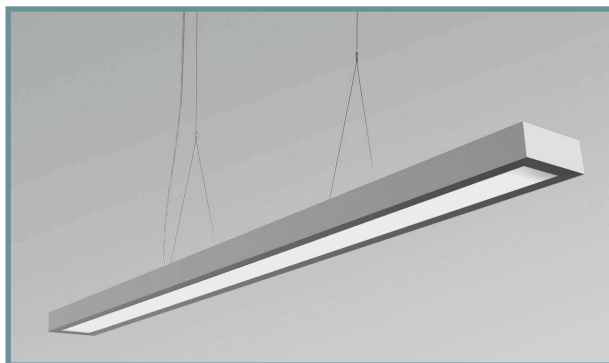

Square One/Long/UpDown/twin/1530mm/80W