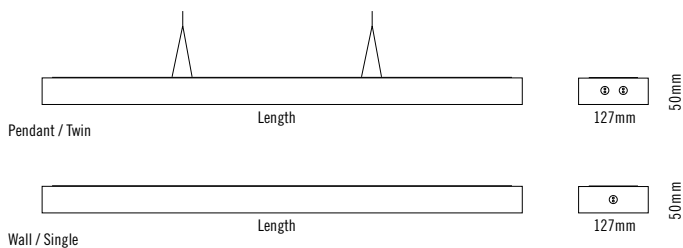

# square one long fluorescent

Square One Long/UpDown/1530mm/80W

## Available lengths/wattages:

630mm / 24W  
930mm / 39W  
1230mm / 54W  
1530mm / 49W  
1530mm / 80W

## SIZES

Standard lengths below. Tailored lengths offered.

24Watt	630mm
39Watt	930mm
54Watt	1230mm
49Watt	1530mm
80Watt	1530mm