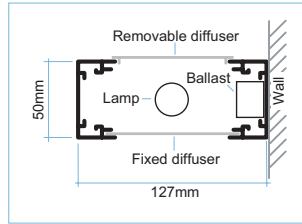

Dragonfly Apartments, London

Square One/Long/Exterior

SQUARE ONE/LONG /EXTERIOR

Design: Aktiva, 2008

Square One exterior light for wall and other surface mountings. An inside-out solution comprising the standard Square One housing an outdoor-rated fluorescent light fixture. For balconies, passageways and other sheltered exterior applications. Up or Downlighter or UpDown lighting variants.