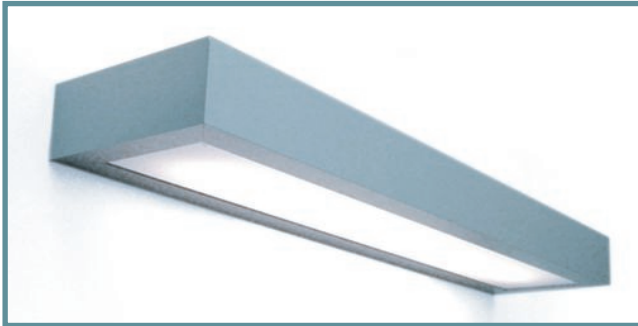

square one Long/Exterior

Square One/Long/Exterior

Dragonfly Apartments, London

Square One/Long/Exterior

SQUARE ONE/LONG /EXTERIOR

Design: Aktiva, 2008

Square One exterior light for wall and other surface mountings. An inside-out solution comprising the standard Square One housing an outdoor-rated fluorescent light fixture. For balconies, passageways and other sheltered exterior applications. Up or Downlighter or UpDown lighting variants.

Square One/Long/Exterior

LENGTHS & WATTAGE

700mm	14Watt
1000mm	21Watt
1300mm	28Watt
1600mm	35Watt

T5 HE fluorescent lamping

IP RATING

IP65 t5 fluorescent light fixture
IP65 ballast casing
IP20 square one/long outer housing

SQUARE ONE/LONG BODY

Aluminium body with exterior environment rated coating or plating
Polycarbonate Diffuser

FINISHES

Standard Coated: matt silver, white
Standard Plated: satin stainless steel effect
Special coated finishes: bronze, black others on request