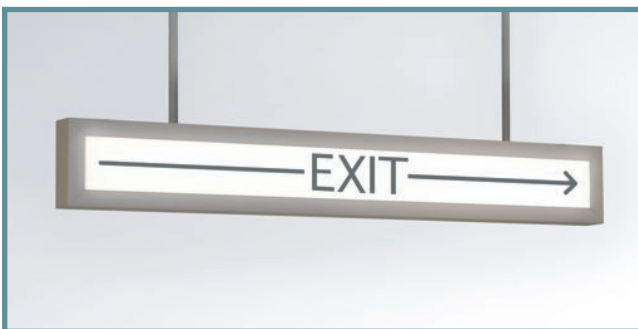

Square One/Long/Exterior/Graphic