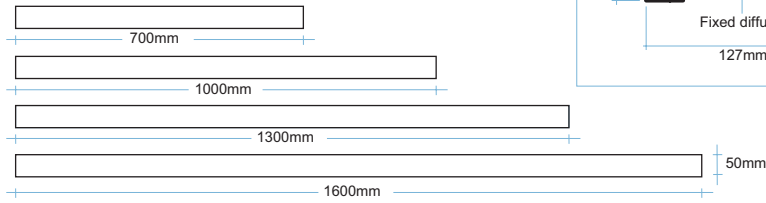

square one Long/Exterior

Square One/Long/Exterior