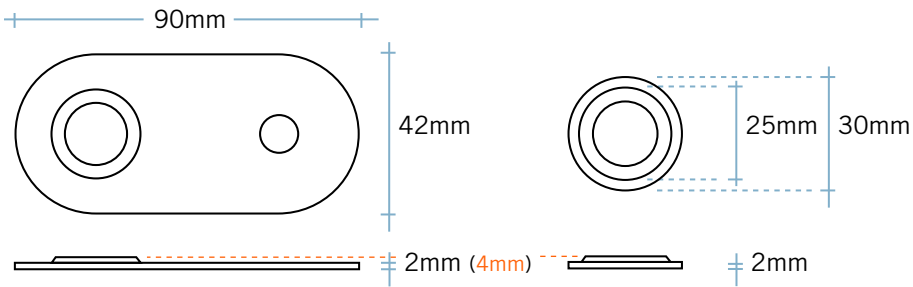

switch controls

twig/LED/press/plate

b-line/2by2/press

remote press

PRESS & PRESS/PLATE

integral & remote on/off press switch offered with LED, fluorescent and low voltage halogen fittings.

FINISHES

press
brushed steel

press/plate
polished chrome
satin chrome
satin nickel
special finishes available on request

INSTALLATION

b-square/desk

al-05/sw

guestlight

ROCKER

integral on/off rocker switch (black) for LED, fluorescent and low voltage halogen fittings.