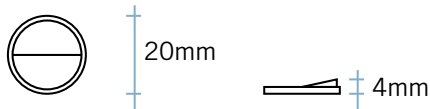

press/plate
polished chrome
satin chrome
satin nickel
special finishes available on request

INSTALLATION

b-square/desk

al-05/sw

guestlight

ROCKER

integral on/off rocker switch (black) for LED, fluorescent and low voltage halogen fittings.