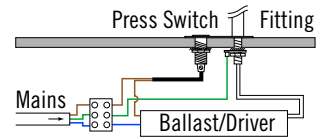

switch controls

twig/LED/press/plate

b-line/2by2/press

remote press

PRESS & PRESS/PLATE

integral & remote on/off press switch offered with LED, fluorescent and low voltage halogen fittings.

FINISHES

press
brushed steel

press/plate
polished chrome
satin chrome
satin nickel
special finishes available on request

INSTALLATION

b-square/desk

al-05/sw

guestlight

ROCKER

integral on/off rocker switch (black) for LED, fluorescent and low voltage halogen fittings.