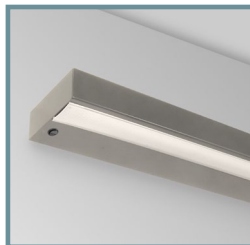

switch controls

twig/LED/press/plate

b-line/2by2/press

remote press

PRESS & PRESS/PLATE

integral & remote on/off press switch offered with LED, fluorescent and low voltage halogen fittings.

FINISHES

press
brushed steel

press/plate
polished chrome
satin chrome
satin nickel
special finishes available on request

INSTALLATION

b-square/desk

al-05/sw

guestlight

ROCKER

integral on/off rocker switch (black) for LED, fluorescent and low voltage halogen fittings.