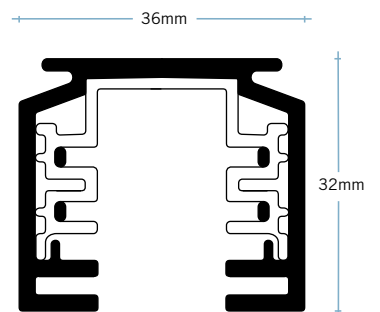

Nordic Pro / Eutrac

240V / mains powered
three circuit
silver, black or white

SL-50/Tracktrans eutrac

Nordic Pro / Eutrac

240V / mains powered
three circuit
silver, black or white

Track Accessories

live end, dead end, in line connector, corner connector, suspension kit, integral transformer