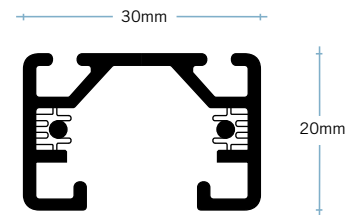

SL-30/T/P SL-20/T nordic pro